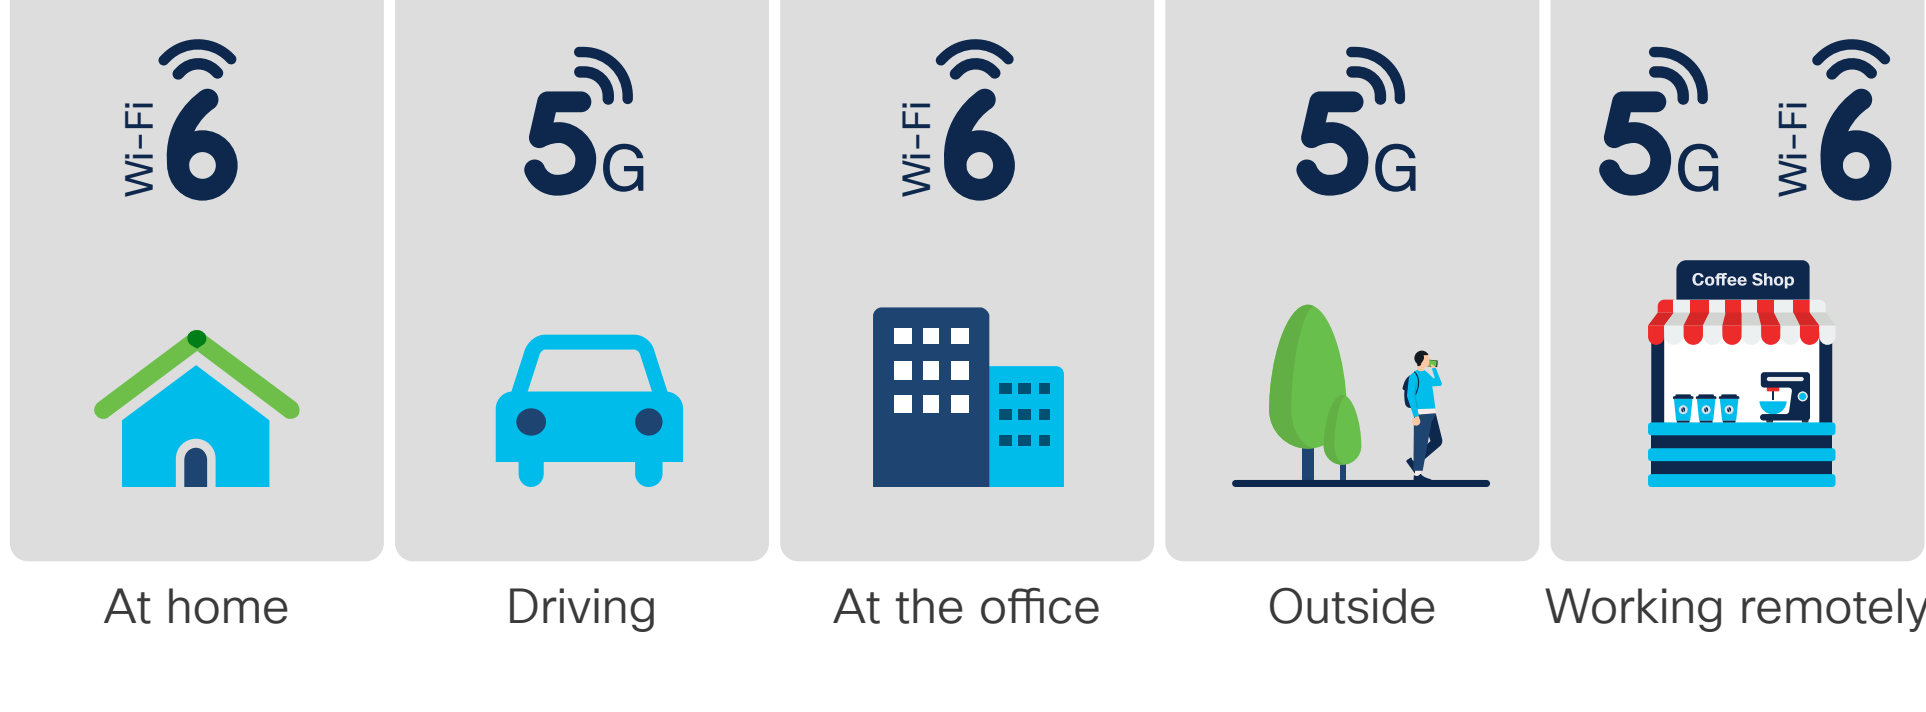

2 They will co-exist and work better together to support different use cases

Both 5G and Wi-Fi 6 bring a promise of dramatically better performance to consumers, mobile workers and the organizations.

A Day in the life! Uninterrupted wireless access while...

3 Wi-Fi 6 will continue to be the access choice for indoor networks

With improvements in speed, latency, and higher density of connected devices, Wi-Fi 6 is ideal for indoor enterprise networks.